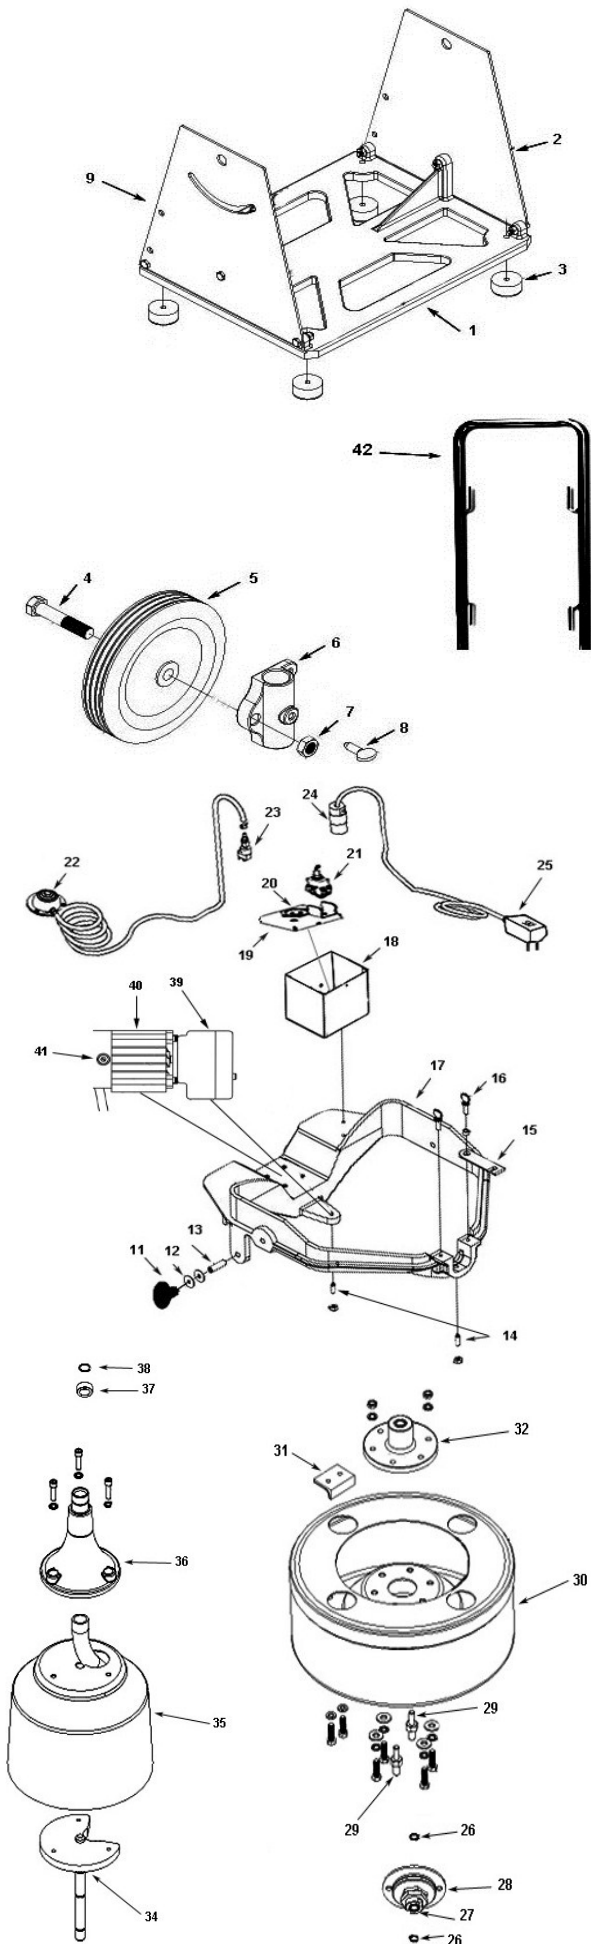

COLT REPLACEMENT PARTS

Part#	Description	Ref No.
117	Colt™ Power Unit	
102	Colt Drum Unit (Less Cable)	
107	Handle and Wheel Assembly	42, 4, 5, 6, 7, 8
7109	Brush Cap	41
7154	Thumb Screw	16
7172	Wheel	5
7196	1/2" Clutch	28
7199	Clutch Hub (Heat Treated)	27
7200	Retaining Ring (Small)	26
7239	2nd Reduction Gear	
7240	1st Reduction Gear	
7251	13/32" Clutch	28
7252	5/16" Clutch	28
7253	Outer Drum and Hub	30, 32
7254	Outer Drum	30
7206	Drum Hub Assembly	32
7256	Cable Clamp	31
7260x	Internal Drum	35
7261	End Bracket Assembly (Cone)	36
7262	Main Shaft	34
7264	Retaining Ring (Large)	38
7265	Bronze Bearing	37
7273	Gear Case Assembly	39
7275x	Outer Box Cover	19
7278	Outlet Box	18
7279	OBC w/ Connector Body, 3-way & Air Switch	19, 20, 21, 23
7292	Fiber Washer	12
7293	Rubber Side Knob	11
7294	Knob Screw	13
7299	Side Plate	9
7302	Base	1
7303	Base Assembly	1, 2, 3, 9
7304	Base Bumper	3
7312	3 Way Switch	21
7741	Motor Only	40
7313x	Motor and Gear Case	39, 40, 41
7320	Long Motor Bolt	
7325	Brush Holder	41
7327	Brush and Spring	41
7334	Drive Gear	
7336	Handle and Wheel Casting w/ Bolts	6, 8
7722Q	Connector Body	24
7723	Electric GFI Cord	25
7731	Air Bubble and Tube	22
7754	Armature	
8024	Drive Stud	29
9160	Trunnion	17
7335	Handle	42
7298	Set Screw	14